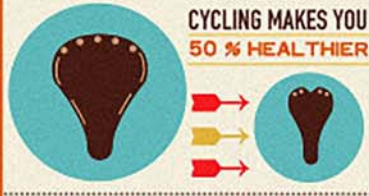

CYCLING MAKES YOU 50% HEALTHIER